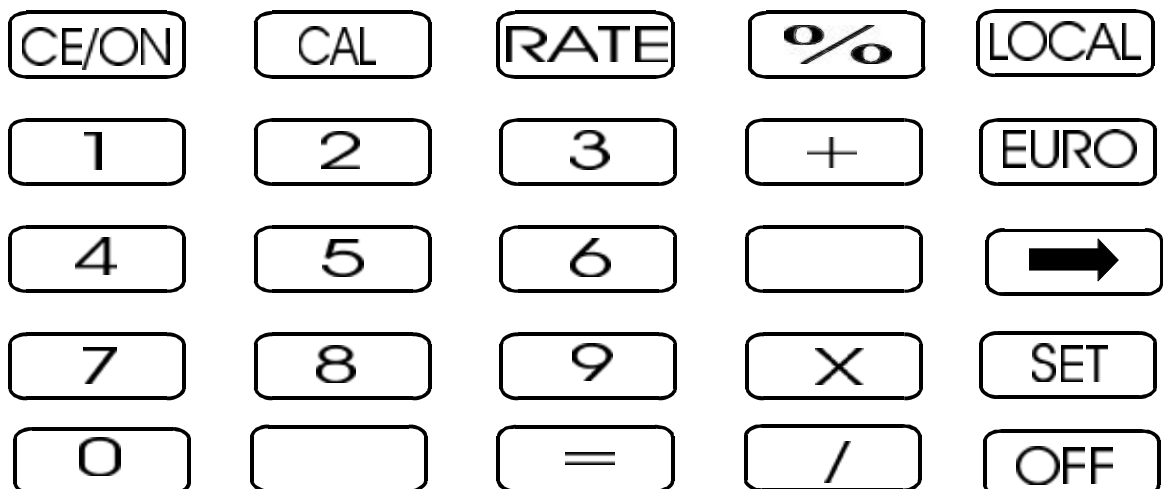

KEYBOARD

"CE/ON"

EURD	0.00
LOCAL	0.

"RATE"

EURD	SET	1.00
LOCAL		1.

"6.64168"

EURD	6.64
LOCAL	6.64168

"SET"